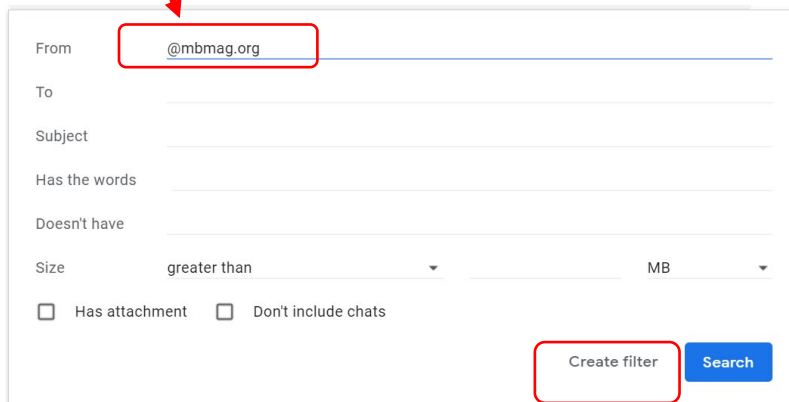

4. With the email address now auto-filled for you in the **From** field, change the email address to **@mbmag.org** to allow ALL emails from the guild

5. At the bottom of the dialog box, select **Create filter**

Additional Gmail Filtering Tips

When creating filters in Gmail, keep these additional points in mind.

- When you add an email address or domain in Gmail, **the filter doesn't apply to messages already received. It works from the time you enable it onward.**
- Another way to mark emails as not being spam is to use the **Not spam** button. However, this button is only visible when a message is opened from the Spam folder. In other words, you cannot use this method to proactively prevent messages from getting marked as spam. And, it will only mark that one email address as Not Spam, not ALL the mails from MBMAG.org

Instructions adapted Nov 2021 from <https://www.lifewire.com/how-to-whitelist-a-sender-or-domain-in-gmail-1172106>